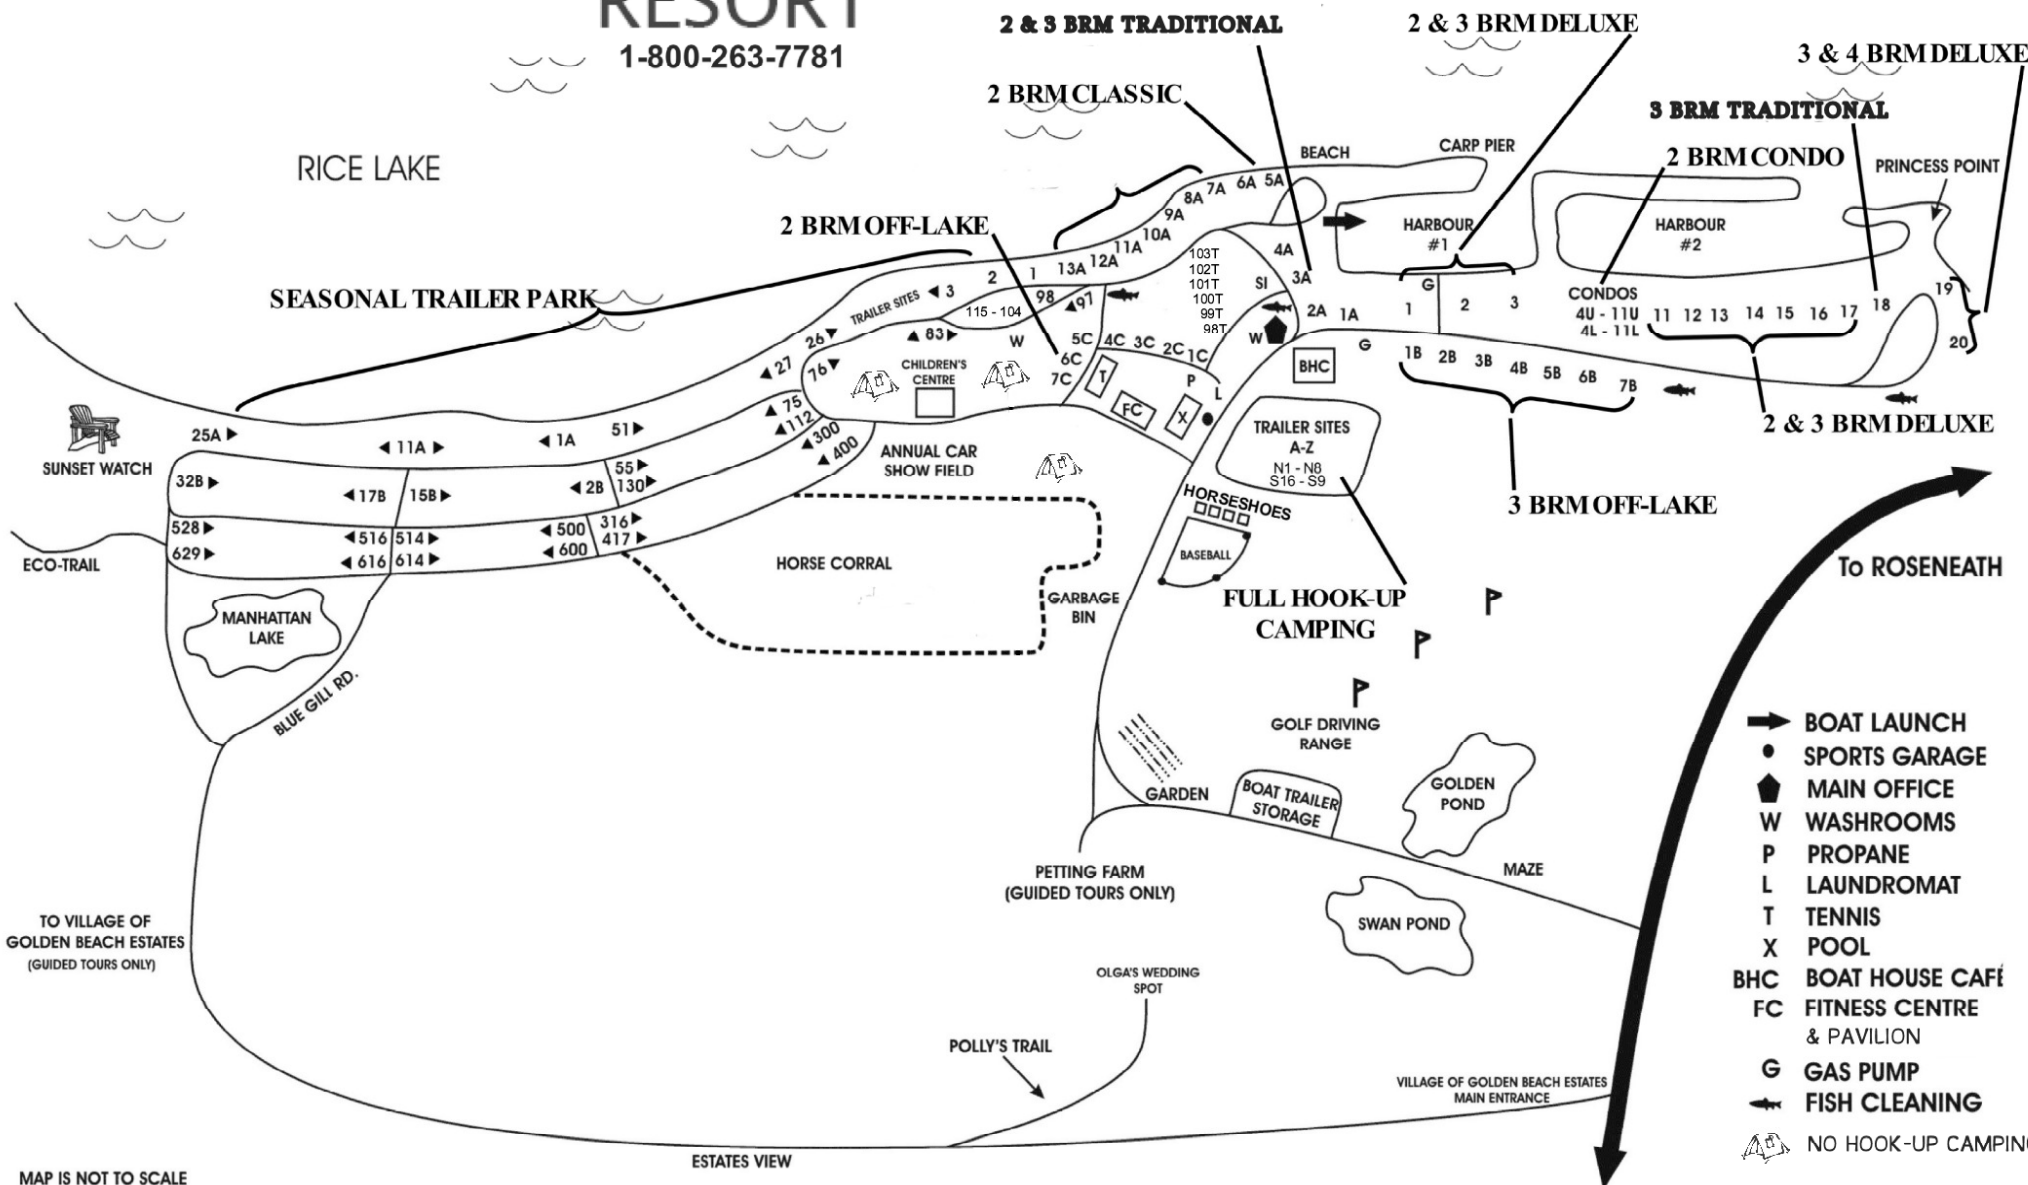

# GOLDEN BEACH

## RESORT

1-800-263-7781

MAP IS NOT TO SCALE

ESTATES VIEW

To HARWOOD

To ROSENEATH

- ➔ BOAT LAUNCH
- SPORTS GARAGE
- 🏠 MAIN OFFICE
- W WASHROOMS
- P PROPANE
- L LAUNDROMAT
- T TENNIS
- X POOL
- BHC BOAT HOUSE CAFE
- FC FITNESS CENTRE & PAVILION
- G GAS PUMP
- 🐟 FISH CLEANING
- 🚫 NO HOOK-UP CAMPING